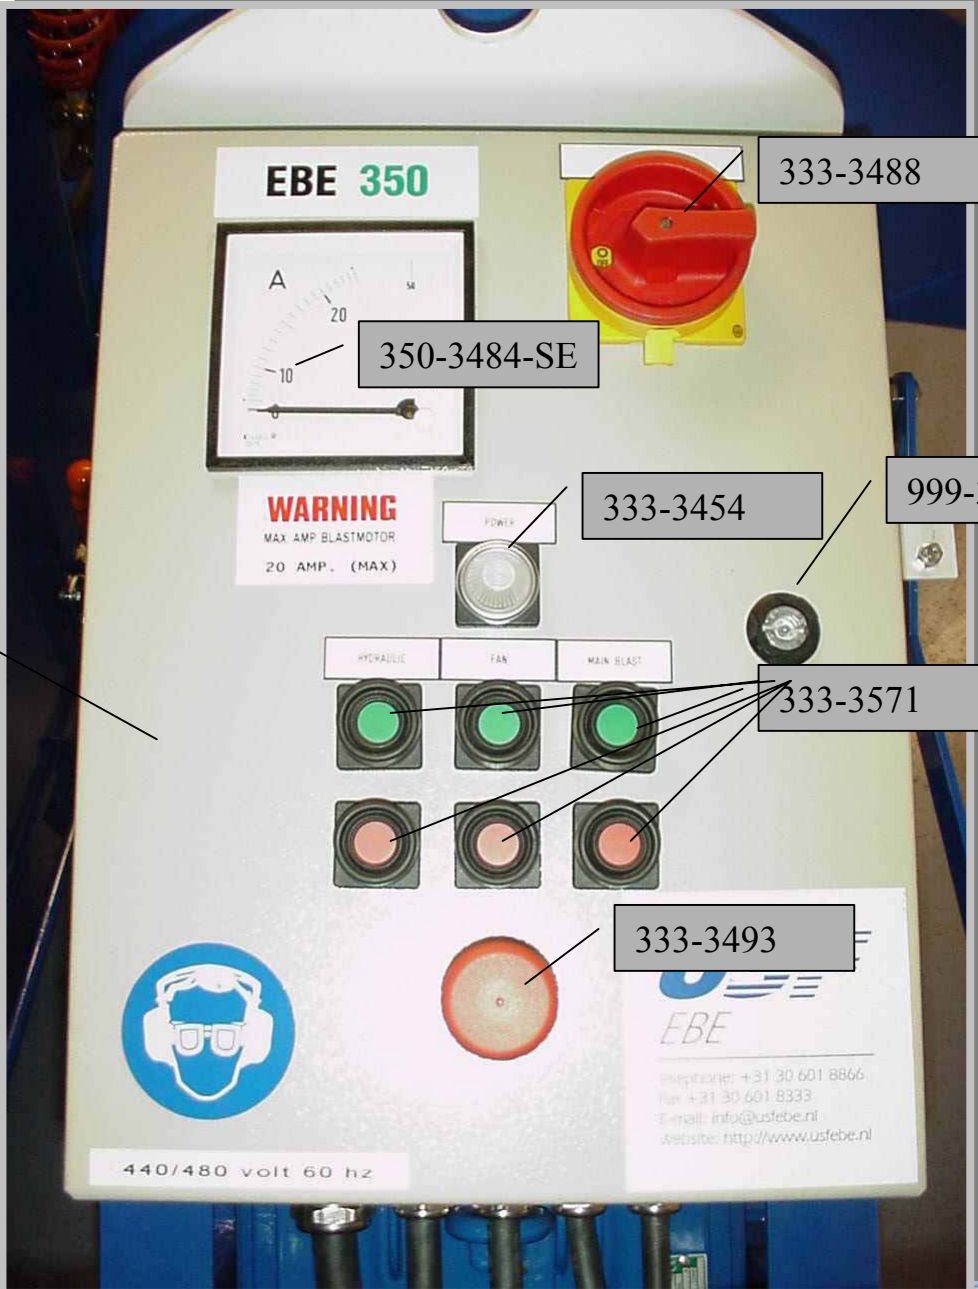

EBE panels period 1995-2000 “Blasthead & Dust Collectors”

Horizontal & Vertical Equipment

Photo Electro Boxen

- 350 S (1 of 2)
- 350 E (1 of 5)
- 350 VH (1 of 4)
- 500 SE (1 of 3)
- 500 VH (1 of 3)
- 350 Dust arrestors (1 of 6)
- 500 Dust arrestors (1 of 4)